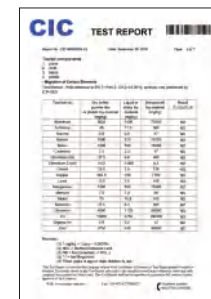

BRIEF INTRODUCTION

Hefei Craft Child Product Co., Ltd is a rapidly growing company in the manufacture and trade of baby furniture, offering wooden baby cribs, mental bassinets, baby walkers, and baby dining chair series products to many countries all over the world.

We have nearly 20 years of experience in the production and trade of baby furniture and provide OEM/ODM customized services and efficient after-sale services. Owing to their superior quality and reasonable price, our baby bed, baby walker, and dining chairs have met with a warm reception and quick sale in the Middle East, Southeast Asia, South America, and other countries all over the world.

Product quality and customer satisfaction is the top priority for us, our pursuit is to provide high-quality products and let our clients enjoy a premium life.

ABOUT PRODUCTS

Focus On Producing Baby Products,ea-specially Baby Cribs.With Nearly20 Years Producing Experience,TheProduct Export To North America,,eu-rope,the Middle East,south East Asia,allOver The World, Customized Logo,pack-ing,design,sample Is Available,The-Product passed Ce ,astm,bs Certifica-tion, Should You Have Any Interest,wel-come To Inquiry.

OUR ADVANTAGES

The Added Value Of The Order

- We can provide high resolution product pictures and product videos for you to market and promote our products.
- Before you confirm the order, we can provide the product renderings for your reference in advance.

Customized Services

- 5+ peoples design team.
- Custom carton design.
- Custom logo on our product.
- Customize the color and size of the product.

Competitive Price & QC Team

- We have rich factory resources and professional quality control department.
- We carefully design each product to provide customers with the best quality products.

Provide Free Samples Of Some Styles

- Provide free samples of some styles.
- You can mix different products in one container.