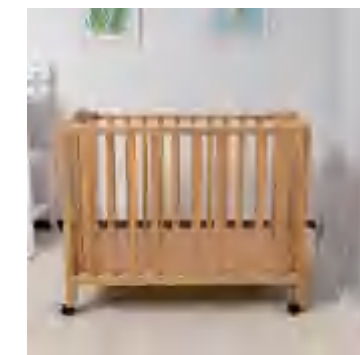

Function

Pine wood, with wheels, foldable