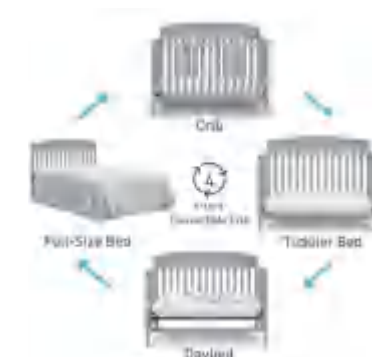

Function

1. Metal bed plate. Sturdy structure
2. With a small guardrail into a sofa bed
3. The height of the bed board can be adjusted in four gears