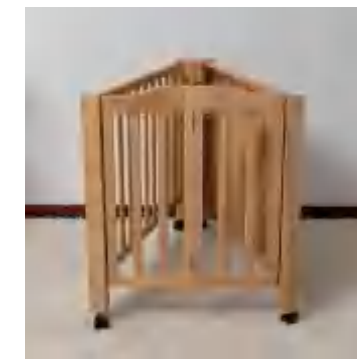

Function

Pine wood, with wheels, foldable