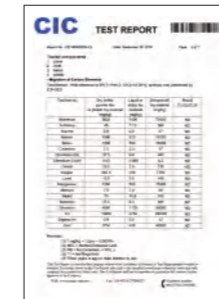

OUR ADVANTAGES

The Added Value Of The Order

- We can provide high resolution product pictures and product videos for you to market and promote our products.
- Before you confirm the order, we can provide the product renderings for your reference in advance.

Competitive Price & QC Team

- We have rich factory resources and professional quality control department.
- We carefully design each product to provide customers with the best quality products.

Customized Services

- 5+ peoples design team.
- Custom carton design.
- Custom logo on our product.
- Customize the color and size of the product.

Provide Free Samples Of Some Styles

- Provide free samples of some styles.
- You can mix different products in one container.